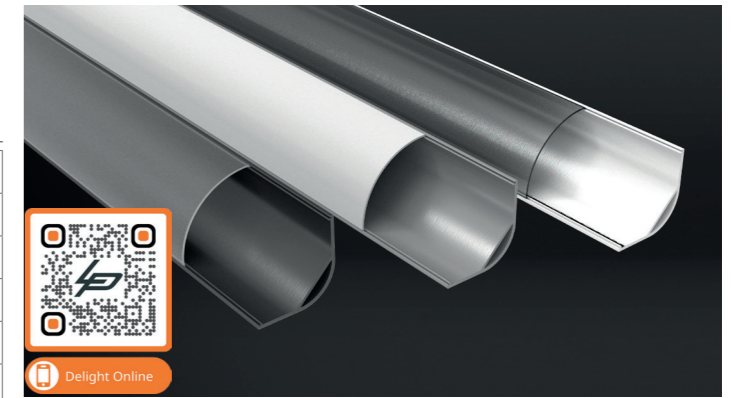

## PROFILES AND ENDCAPS

Aluminium	White	Black	
<b>2.01.0625</b>	<b>2.01.1310</b>	<b>2.01.1311</b>	Alupro LED profile corner 16mm 2m
<b>2.01.0630</b>	<b>2.01.1320</b>	<b>2.01.1321</b>	Alupro LED profile corner 16mm endcap closed square
<b>2.01.0629</b>	<b>2.01.1318</b>	<b>2.01.1319</b>	Alupro LED profile corner 16mm endcap open square

# Corner round 30mm

<b>Product name</b>	Alupro LED profile corner 30mm
<b>Color</b>	Aluminium, white and black
<b>Length</b>	2m
<b>Width</b>	30mm
<b>Height</b>	30mm
<b>Max. LED strip power</b>	28,8 W/m