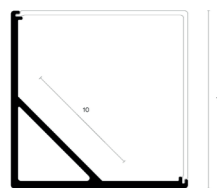

COVERS AND MOUNTING CLIPS

Article No.	
2.01.0622	Alupro LED profile corner 16mm cover square PMMA opal 2m
2.01.0623	Alupro LED profile corner 16mm cover square PMMA matt 2m
2.01.0626	Alupro LED profile corner 16mm mounting clip round and square