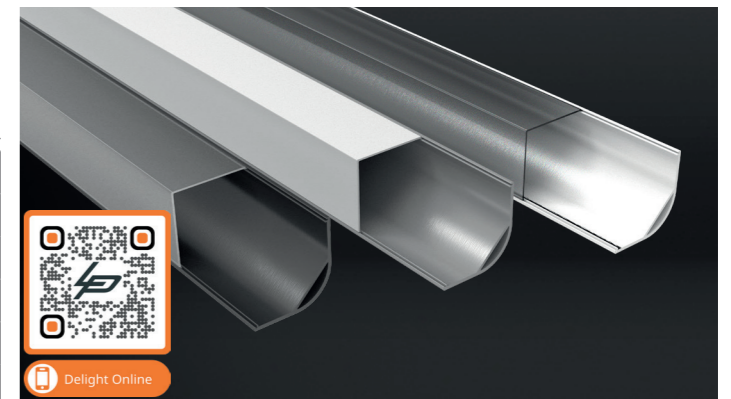

Corner square 30mm

Product name	Alupro LED profile corner 30mm
Color	Aluminium, white and black
Length	2m
Width	30mm
Height	30mm
Max. LED strip power	28,8 W/m