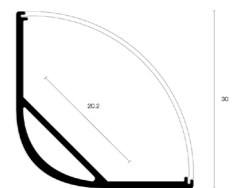

COVERS AND MOUNTING CLIPS

Article No.	
2.01.0631	Alupro LED profile corner 30mm cover round PMMA opal 2m
2.01.0632	Alupro LED profile corner 30mm cover round PMMA matt 2m
2.01.0633	Alupro LED profile corner 30mm cover round PMMA transparent 2m