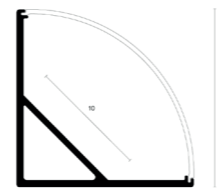

COVERS AND MOUNTING CLIPS

Article No.	
2.01.0619	Alupro LED profile corner 16mm cover round PMMA opal 2m
2.01.0620	Alupro LED profile corner 16mm cover round PMMA matt 2m
2.01.0626	Alupro LED profile corner 16mm mounting clip round and square