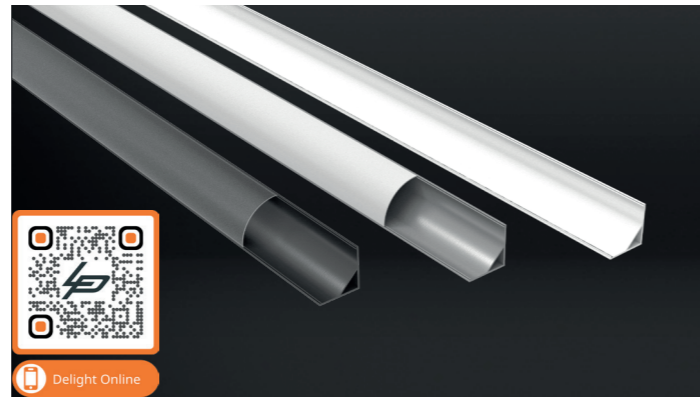

# Corner round 16mm

<b>Product name</b>	Alupro LED profile corner 16mm
<b>Color</b>	Aluminium, white and black
<b>Length</b>	2m
<b>Width</b>	16 mm
<b>Height</b>	16mm
<b>Max. LED strip power</b>	14,4 W/m

# Corner square 16mm

<b>Product name</b>	Alupro LED profile corner 16mm
<b>Color</b>	Aluminium, white and black
<b>Length</b>	2m
<b>Width</b>	16mm
<b>Height</b>	16mm
<b>Max. LED strip power</b>	14,4 W/m

# Corner round 30mm

<b>Product name</b>	Alupro LED profile corner 30mm
<b>Color</b>	Aluminium, white and black
<b>Length</b>	2m
<b>Width</b>	30mm
<b>Height</b>	30mm
<b>Max. LED strip power</b>	28,8 W/m

# Corner square 30mm

<b>Product name</b>	Alupro LED profile corner 30mm
<b>Color</b>	Aluminium, white and black
<b>Length</b>	2m
<b>Width</b>	30mm
<b>Height</b>	30mm
<b>Max. LED strip power</b>	28,8 W/m